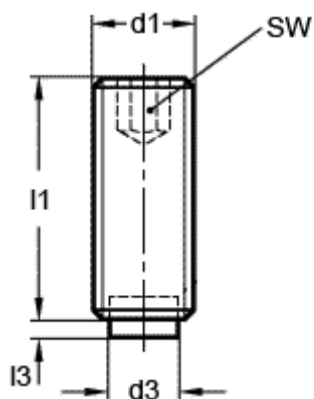

# Data Sheet

Article number: 20931684

Description: E+G Grub screw  
GN 913.3-M12-50-KU

## Measures

---

d1 = M12

d3 = 8

l1 = 50.0

l3 = 2.1

SW = 6.0